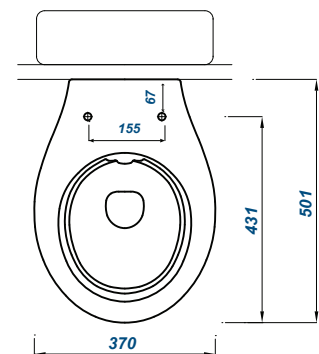

Commercial 35CM RIMLESS JUNIOR SCHOOL WC PAN CLOSE

Product Code	40002
Outlet	Horizontal
Weight (Kg)	19.4
Fixing kit included	Yes
Material	Vitreous China
Flushing Volume (Ltr)	4/2.6

Key features:

- CE Compliant
- Rimless design
- 3-in-1 pan configuration
- Lifetime ceramic guarantee*

Description:

Designed for school and early years settings, this 350mm height toilet is designed for junior users. The pan is specifically engineered to be used in a back to wall, close coupled or low level configuration.

All dimensions are approximate and subject to normal ceramic variation. Although every effort is made not to change the above product specification, Washroom Warehouse reserve the right to do so without prior notification if necessary. *Against manufacturers defects. Full information on guarantees available upon request.