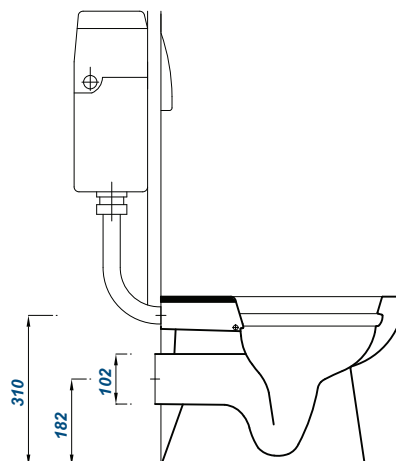

Commercial 35CM RIMLESS JUNIOR SCHOOL WC PAN CLOSE

Product Code	40002
Outlet	Horizontal
Weight (Kg)	19.4
Fixing kit included	Yes
Material	Vitreous China
Flushing Volume (Ltr)	4/2.6

Key features:

- CE Compliant
- Rimless design
- 3-in-1 pan configuration
- Lifetime ceramic guarantee*

Description:

Designed for school and early years settings, this 350mm height toilet is designed for junior users. The pan is specifically engineered to be used in a back to wall, close coupled or low level configuration.

All dimensions are approximate and subject to normal ceramic variation. Although every effort is made not to change the above product specification, Washroom Warehouse reserve the right to do so without prior notification if necessary. *Against manufacturers defects. Full information on guarantees available upon request.