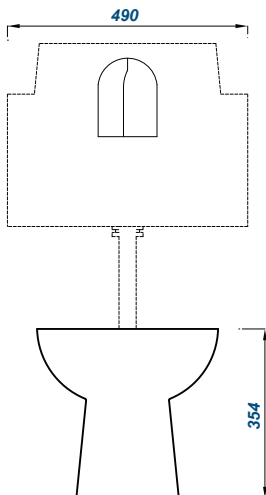

Commercial 35CM RIMLESS JUNIOR SCHOOL WC PAN CLOSE

Product Code	40002
Outlet	Horizontal
Weight (Kg)	19.4
Fixing kit included	Yes
Material	Vitreous China
Flushing Volume (Ltr)	4/2.6

Key features:

- CE Compliant
- Rimless design
- 3-in-1 pan configuration
- Lifetime ceramic guarantee*

Description:

Designed for school and early years settings, this 350mm height toilet is designed for junior users. The pan is specifically engineered to be used in a back to wall, close coupled or low level configuration.

All dimensions are approximate and subject to normal ceramic variation. Although every effort is made not to change the above product specification, Washroom Warehouse reserve the right to do so without prior notification if necessary. *Against manufacturers defects. Full information on guarantees available upon request.