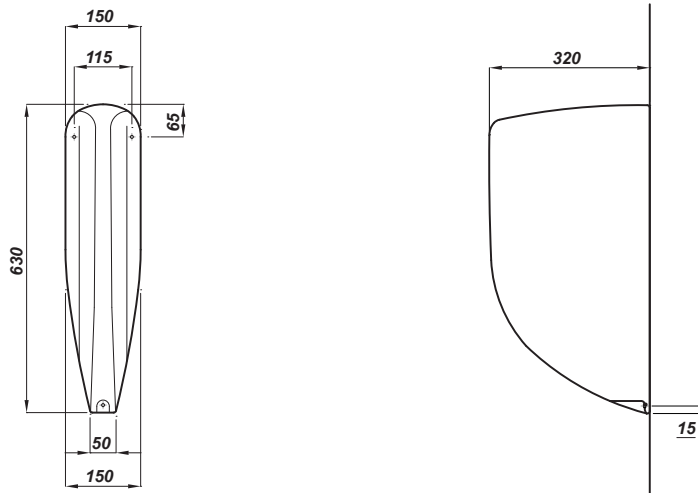

Commercial URINAL DIVIDER

Product Code	40069
Weight (Kg)	8.3
Material	Vitreous china
Colour	White

Key features:

- Urinal divider
- Dimensions: (H) 630mm, (W) 150mm, (D) 320mm
- Lifetime ceramic guarantee*

Description:

This urinal divider is tough and durable. It has a traditional design and will suit most urinals.

All dimensions are approximate and subject to normal ceramic variation. Although every effort is made not to change the above product specification, Washroom Warehouse reserve the right to do so without prior notification if necessary. *Against manufacturers defects. Full information on guarantees available upon request.