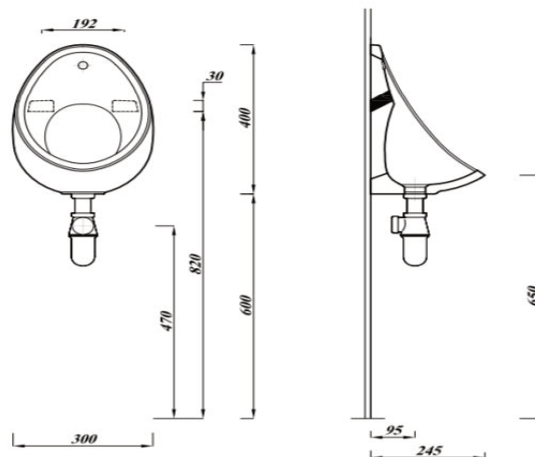

Commercial

Urinal 40cm Exposed (Bowl Only)

Product Code	40083
Weight (Kg)	6.3
Material	Vitreous China
Waterless	N
Colour	White
Waste	38mm waste out- let/ 32mm auto-cistern outlet
Flushing volume (ltr)	4.5/9litres
Flushing mechanism	Autosyphon

Key features:

- Exposed or concealed inlet
- UKCA compliant
- Junior Design
- Waterless option available
- Pick-up packs available
- Lifetime ceramic guarantee*

Description:

This junior urinal is ideal for schools and commercial settings. Its smaller size makes it perfect for younger users.

All dimensions are approximate and subject to normal variation. Although every effort is made not to change the above product specification, Washroom Warehouse reserve the right to do so without prior notification if necessary. *Against manufacturers defects. Full information on guarantees available upon request.