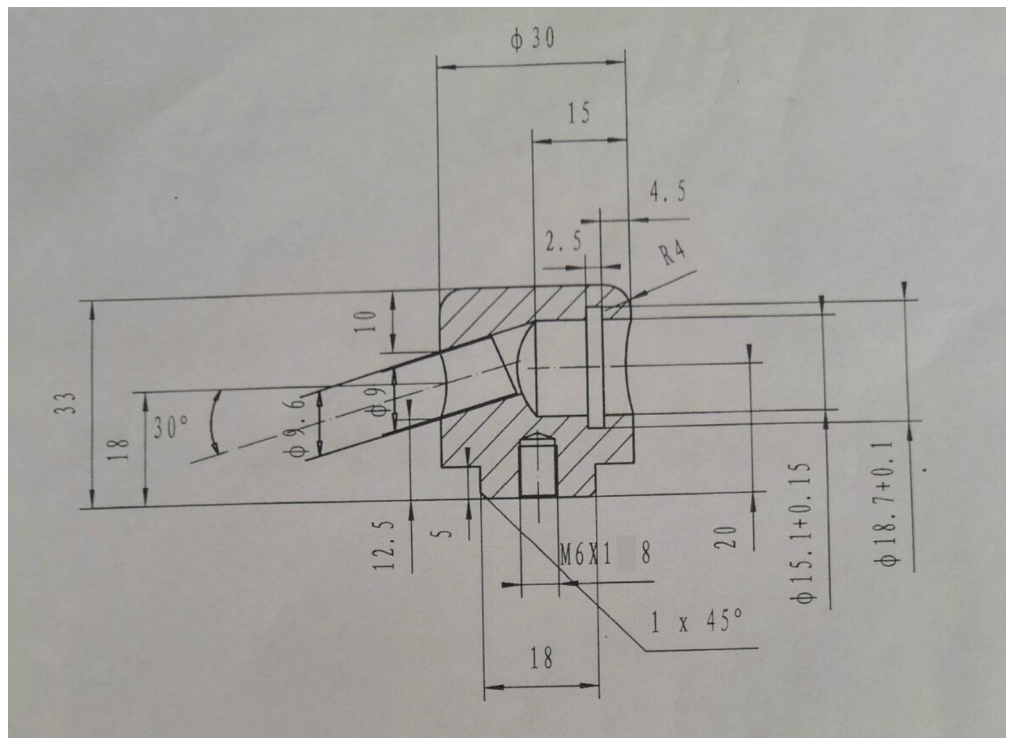

Commercial URINAL TOP INLET SPREADER (EXPOSED)

Product Code	40088
Weight (Kg)	0.2/04kg
Material	Metal

Key features:

- For the use of exposed Urinal
- CE Compliant
- Pick up-packs available

Description:

This urinal top inlet spreader is for the use of exposed urinals only.