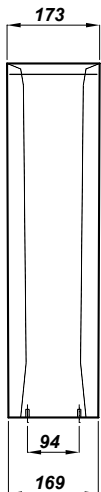

Commercial ATLAS FULL PEDESTAL

Product Code	40097
Weight (Kg)	8.93kg
Material	Vitreous China

Key features:

- Ideal for hiding pipework
- White finish
- Suitable for the wall hung basins
- Lifetime ceramic guarantee*

Description:

Atlas Pedestal White has been created for business professionals who demand value-for-money without quality compromise. This full height pedestal brings a modern look and feel to your bathroom while hiding the basin trap and pipes. This pedestal is for use with the 450mm 500mm and 550mm wall hung basins.

All dimensions are approximate and subject to normal ceramic variation. Although every effort is made not to change the above product specification, Washroom Warehouse reserve the right to do so without prior notification if necessary. *Against manufacturers defects. Full information on guarantees available upon request.