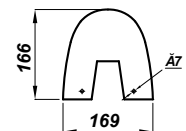

Commercial ATLAS FULL PEDESTAL

Product Code	40097
Weight (Kg)	8.93kg
Material	Vitreous China

Key features:

- Ideal for hiding pipework
- White finish
- Suitable for the wall hung basins
- Lifetime ceramic guarantee*

Description:

Atlas Pedestal White has been created for business professionals who demand value-for-money without quality compromise. This full height pedestal brings a modern look and feel to your bathroom while hiding the basin trap and pipes. This pedestal is for use with the 450mm 500mm and 550mm wall hung basins.