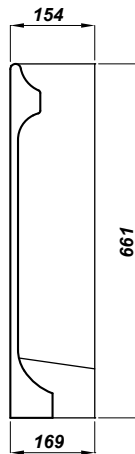

Commercial ATLAS FULL PEDESTAL

Product Code	40097
Weight (Kg)	8.93kg
Material	Vitreous China

Key features:

- Ideal for hiding pipework
- White finish
- Suitable for the wall hung basins
- Lifetime ceramic guarantee*

Description:

Atlas Pedestal White has been created for business professionals who demand value-for-money without quality compromise. This full height pedestal brings a modern look and feel to your bathroom while hiding the basin trap and pipes. This pedestal is for use with the 450mm 500mm and 550mm wall hung basins.

All dimensions are approximate and subject to normal ceramic variation. Although every effort is made not to change the above product specification, Washroom Warehouse reserve the right to do so without prior notification if necessary. *Against manufacturers defects. Full information on guarantees available upon request.