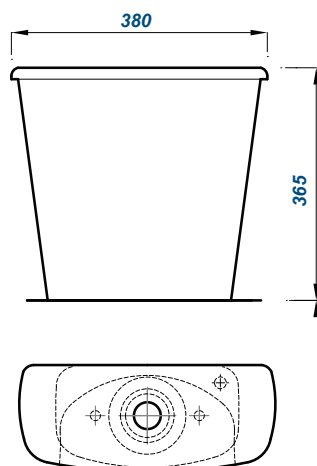

SMOOTH CLOSE COUPLED PUSH BUTTON CISTERN

Product Code	40103
Flushing Volume (Ltr)	6/4 - adjustable down to 4/2.6
Weight (Kg)	9.9
Cistern fittings included	Yes
Pre-installed/Bagged	Pre-installed
Material	Vitreous China
Flushing Mechanism	Dual Flush Push Button
Inlet	RH Bottom Inlet

Key features:

- UKCA compliant
- WRAS AG compliant
- Cistern can be fixed to a wall
- Water saving option
- Smooth modern design

Description:

A close coupled cistern with smooth lines featuring dual flush push button operation. This WC is designed to work on either 6/4 litres or 4/2.6 litres to aid in water saving.