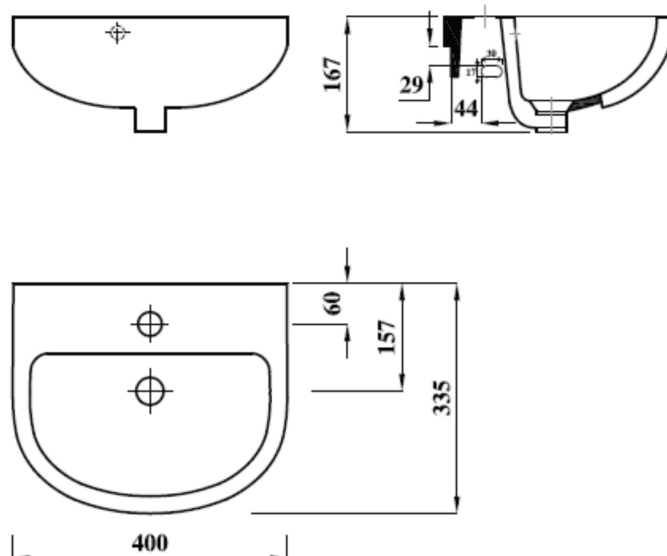

Commercial Semi Recessed Round Basin 40cm 1 Taphole

Product Code	40121
Weight (Kg)	8
Material	Vitreous China
Tap holes	1
Fixings	Supplied with cutting template and fixing brackets

Key features:

- UKCA compliant
- Clean-lined
- Internal overflow
- Fully glazed at rear
- Lifetime ceramic guarantee*

Description:

Matching current trends, these basins are clean-lined and feature no soap dish indents or raised ridges that could act as dirt or germ traps, making cleaning and maintaining hygiene even easier.

All dimensions are approximate and subject to normal ceramic variation. Although every effort is made not to change the above product specification, Washroom Warehouse reserve the right to do so without prior notification if necessary. *Against manufacturers defects. Full information on guarantees available upon request.