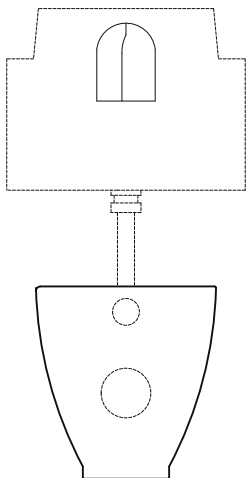

# Commercial Back-to-Wall WC Pan Round

<b>Product Code</b>	<b>40212</b>
<b>Outlet</b>	Horizontal
<b>Weight (Kg)</b>	26.1
<b>Fixing kit included</b>	Yes
<b>Material</b>	Vitreous China
<b>Flushing Volume (Ltr)</b>	6/4 and 4/2.6

## Description

Contemporary, stylish and bold. The striking appearance of this back to wall WC pan is designed to complement a wide range of modern bathroom decors. It is ideal for matching with our furniture ranges.

## Special notes

Pan fixes to floor using side fixing bracket supplied with pan.

All dimensions are approximate and subject to normal ceramic variation. Although every effort is made not to change the above product specification, Washroom Warehouse reserve the right to do so without prior notification if necessary. \*Against manufacturers defects. Full information on guarantees available upon request.