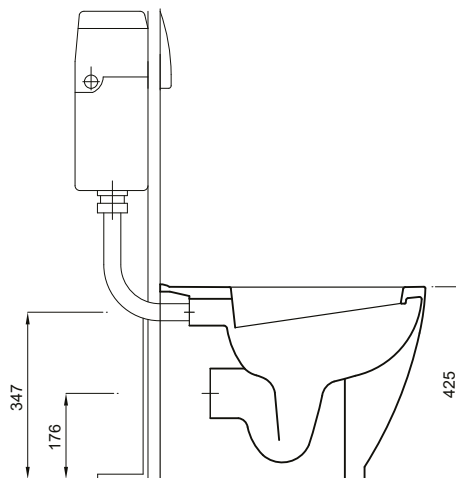

# Commercial Back-to-Wall WC Pan Round

<b>Product Code</b>	<b>40212</b>
<b>Outlet</b>	Horizontal
<b>Weight (Kg)</b>	26.1
<b>Fixing kit included</b>	Yes
<b>Material</b>	Vitreous China
<b>Flushing Volume (Ltr)</b>	6/4 and 4/2.6

## Description

Contemporary, stylish and bold. The striking appearance of this back to wall WC pan is designed to complement a wide range of modern bathroom decors. It is ideal for matching with our furniture ranges.

## Special notes

Pan fixes to floor using side fixing bracket supplied with pan.

All dimensions are approximate and subject to normal ceramic variation. Although every effort is made not to change the above product specification, Washroom Warehouse reserve the right to do so without prior notification if necessary. \*Against manufacturers defects. Full information on guarantees available upon request.