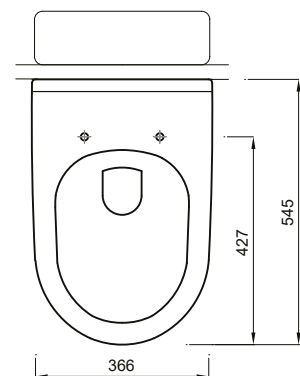

# Commercial Back-to-Wall WC Pan Round

<b>Product Code</b>	<b>40212</b>
<b>Outlet</b>	Horizontal
<b>Weight (Kg)</b>	26.1
<b>Fixing kit included</b>	Yes
<b>Material</b>	Vitreous China
<b>Flushing Volume (Ltr)</b>	6/4 and 4/2.6

## Description

Contemporary, stylish and bold. The striking appearance of this back to wall WC pan is designed to complement a wide range of modern bathroom decors. It is ideal for matching with our furniture ranges.

## Special notes

Pan fixes to floor using side fixing bracket supplied with pan.

All dimensions are approximate and subject to normal ceramic variation. Although every effort is made not to change the above product specification, Washroom Warehouse reserve the right to do so without prior notification if necessary. \*Against manufacturers defects. Full information on guarantees available upon request.