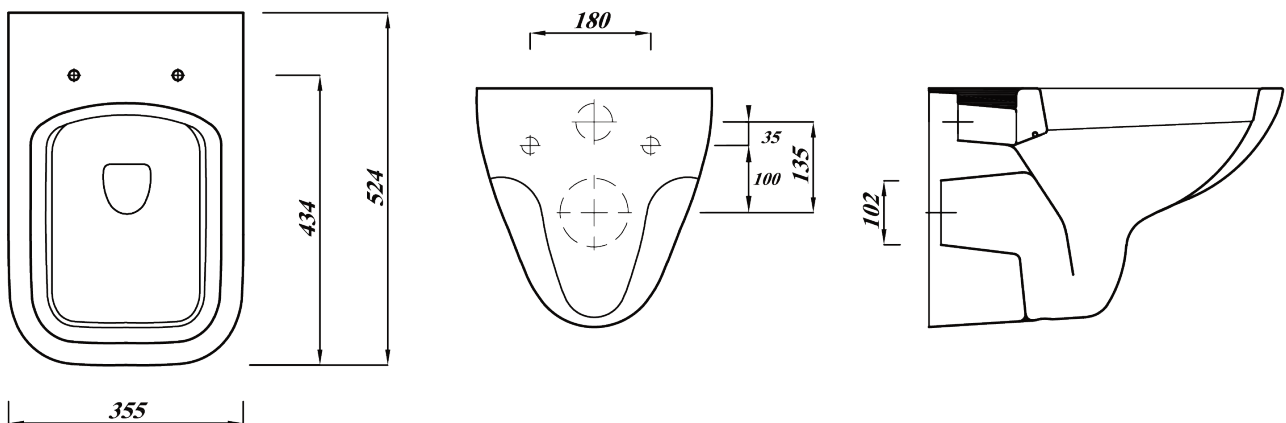

Commercial

Square Rimless Wall Hung WC Pan

Product Code	40213
Outlet	Horizontal
Weight (Kg)	22.2
Fixing kit included	Yes
Material	Vitreous China
Flushing Volume (Ltr)	6/4 adjustable to 4/2.6

*Seat sold separately

Key features:

- UKCA compliant
- Smooth design
- Ultra hygienic rimless technology
- Lifetime ceramic guarantee*

Description

Contemporary, stylish and bold structured, now also available in a rimless design. The striking appearance of this wall hung WC is designed to complement a wide range of modern bathroom decors. We advise that a fixing frame is the preferred mounting method, however it is possible to use fixing brackets and a concealed cistern.

All dimensions are approximate and subject to normal ceramic variation. Although every effort is made not to change the above product specification, Washroom Warehouse reserve the right to do so without prior notification if necessary. *Against manufacturers defects. Full information on guarantees available upon request.