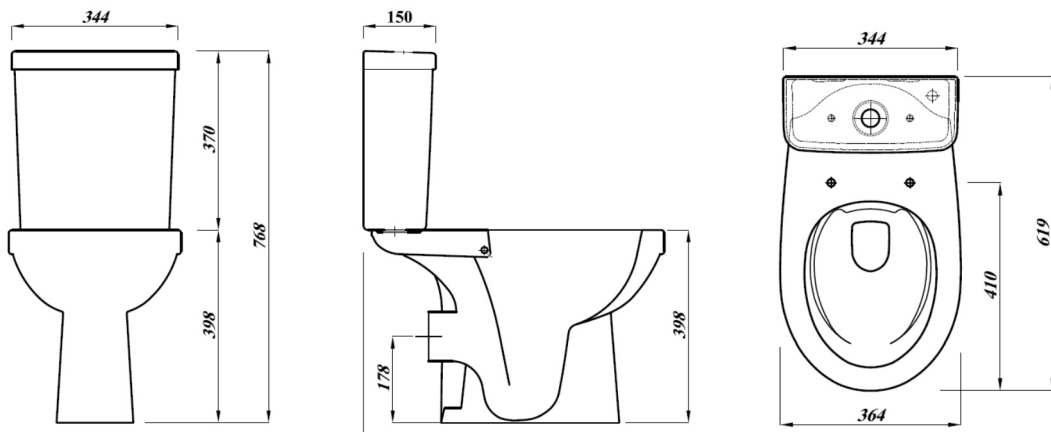

Commercial Rimless CC Toilet Set

Product Code	40228
Outlet	Horizontal
Weight (Kg)	28.5
Fixing kit included	Yes
Material	Vitreous China
Flushing Volume (Ltr)	6/4 Standard / Adjustable down to 4/2.6
Cistern Fittings Included	Yes
Pre-installed/Bagged	Pre-installed
Flushing Mechanism	Dual Flush Push Button
Inlet	RH Bottom Inlet

Note: Comes with a soft close seat included

Key features:

- CE Compliant
- Space saving design
- Water saving option
- Rimless design
- Horizontal outlet

Description:

A distinctive offering from Atlas. The rimless element of the pan results in easy cleaning and added hygiene, while the short projection means it can also be installed into smaller spaces. This pan retains full usability despite its compact dimensions of just 619mm in depth.

Special notes

Pan fixes to floor using side fixing bracket supplied with pan.

All dimensions are approximate and subject to normal ceramic variation. Although every effort is made not to change the above product specification, Washroom Warehouse reserve the right to do so without prior notification if necessary. *Against manufacturers defects. Full information on guarantees available upon request.