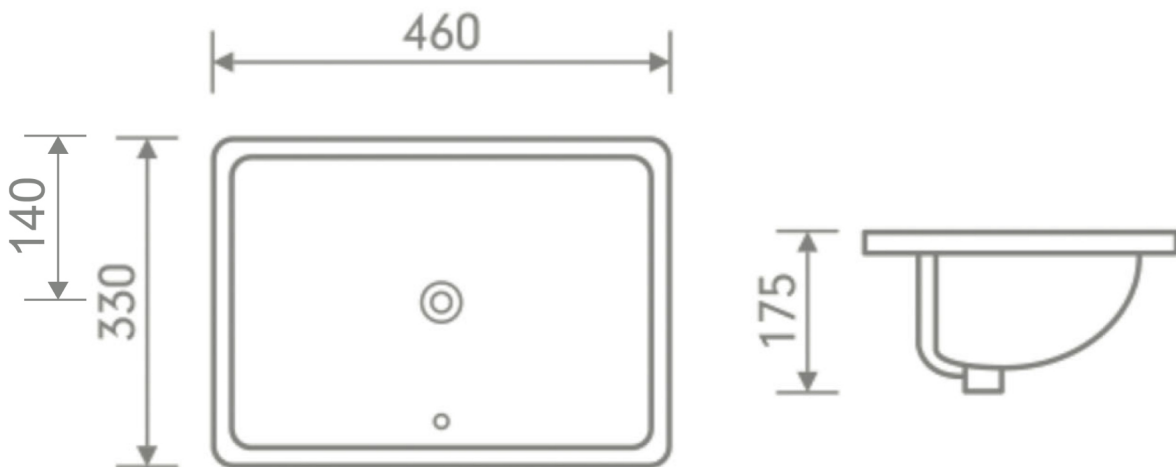

Commercial SQUARE UNDER COUNTER BASIN

Product Code	40231
Material	Vitreous China
Tap holes	0

Key features:

- Includes overflow
- No tap holes
- Square styling
- Lifetime ceramic guarantee*

Description:

Our new under counter basin makes the most of counter space while maintaining a modern and minimalistic aesthetic. Designed for use with solid or composite, natural or man-made worktops.

All dimensions are approximate and subject to normal ceramic variation. Although every effort is made not to change the above product specification, Washroom Warehouse reserve the right to do so without prior notification if necessary. *Against manufacturers defects. Full information on guarantees available upon request.