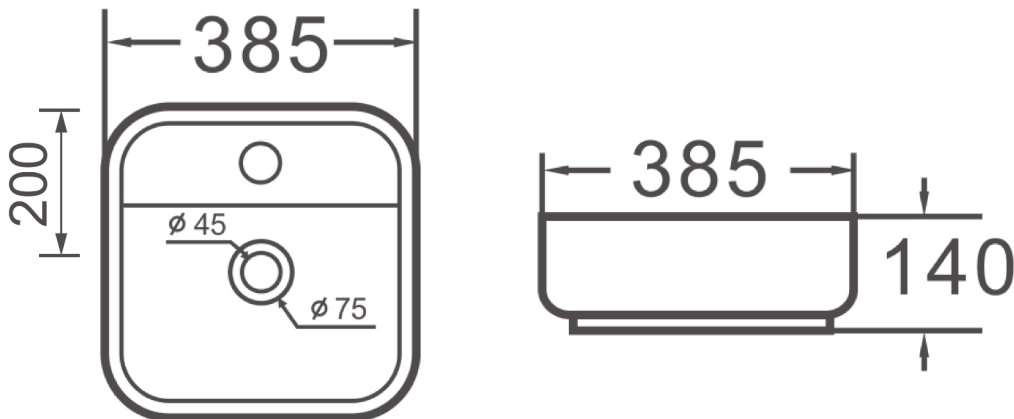

Commercial Countertop Bowl 385mm

Product Code	40233
Weight (Kg)	11
Material	Vitreous China
Tap holes	1

Key features:

- UKCA compliant
- Square design
- Lifetime ceramic guarantee*
- Small profile
- No overflow

Description

Featuring a modern square shape, this basin is designed to be mounted on a counter-top or furniture. It's modest profile makes it the ideal choice for smaller bathrooms looking for a stylish touch.

All dimensions are approximate and subject to normal ceramic variation. Although every effort is made not to change the above product specification, Washroom Warehouse reserve the right to do so without prior notification if necessary. *Against manufacturers defects. Full information on guarantees available upon request.