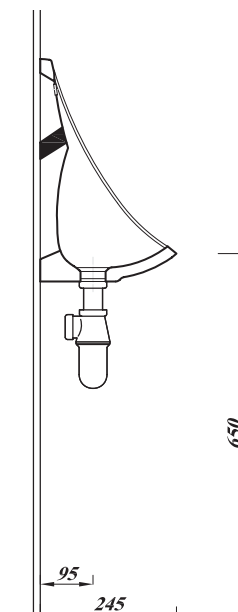

Commercial WATERLESS URINAL 40CM BOXED SET INCLUDING WASTE KIT & BRACKETS

Product Code	40238
Weight (Kg)	7.8
Material	Vitreous China
Waterless	Yes
Colour	White
Waste	38mm waste outlet

Key features:

- CE Compliant
- Waterless
- Money saving
- Lifetime ceramic guarantee*

Description:

Waterless urinal kits help save massive amounts of water. A Single waterless urinal can save 150,000 litres every year.

All dimensions are approximate and subject to normal ceramic variation. Although every effort is made not to change the above product specification, Washroom Warehouse reserve the right to do so without prior notification if necessary. *Against manufacturers defects. Full information on guarantees available upon request.