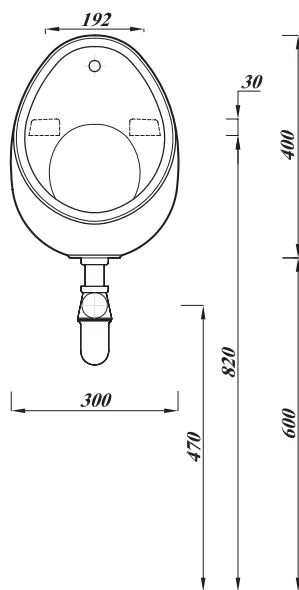

Commercial WATERLESS URINAL 40CM BOXED SET INCLUDING WASTE KIT & BRACKETS

Product Code	40238
Weight (Kg)	7.8
Material	Vitreous China
Waterless	Yes
Colour	White
Waste	38mm waste outlet

Key features:

- CE Compliant
- Waterless
- Money saving
- Lifetime ceramic guarantee*

Description:

Waterless urinal kits help save massive amounts of water. A Single waterless urinal can save 150,000 litres every year.

All dimensions are approximate and subject to normal ceramic variation. Although every effort is made not to change the above product specification, Washroom Warehouse reserve the right to do so without prior notification if necessary. *Against manufacturers defects. Full information on guarantees available upon request.