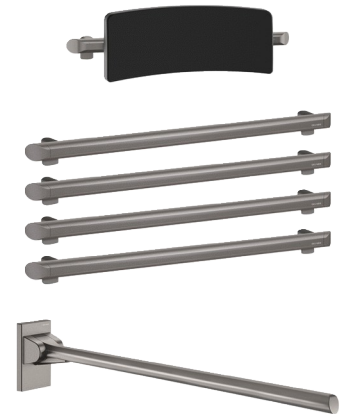

Be-Line® WC pack with backrest

Ref. 511809MC

DOC M pack

DESCRIPTION

Be-Line® WC pack with backrest - Ref. 511809MC

DOC M Be-Line® WC pack with 1 backrest, depth 150mm.

1 drop-down support rail, length 850mm.

4 grab bars, length 600mm.

Aluminium tube.

Metallised anthracite powder-coated finish (LRV 14) provides a good visual contrast with the wall.

Tested to over 200kg.

Maximum recommended user weight 135kg.

10-year warranty.

Be-Line® WC pack with backrest - Ref. 511809MC

Depth	Backrest: 150mm
Length	Grab bars: 600mm; Drop-down support rail: 850mm
Finish	Metallised anthracite powder-coated aluminium
Norms	CE
Warranty	10