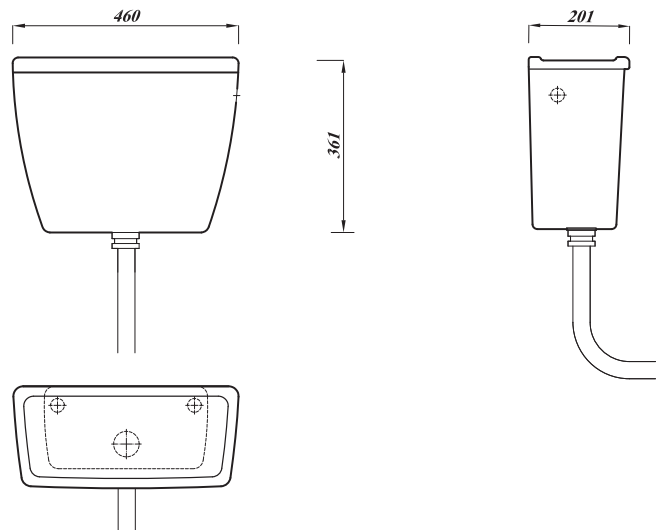

Commercial Low Level Lever Cistern Side Inlet Side Outlet (Shell Only)

Product Code	40051
Flushing Volume (Ltr)	6/4
Weight (Kg)	14.1
Cistern fittings included	No - (40072 Required)
Pre-Installed/Bagged	N/A
Material	Vitreous China
Flushing Mechanism	Dual Flush Lever
Inlet	Side Inlet RH

Key features:

- UKCA compliant
- Side inlet internal overflow
- Cistern can be fixed to a wall

Description

A classic style low level cistern, perfect for commercial installations and replacements. SISO - Suitable for side inlet valve only.

All dimensions are approximate and subject to normal ceramic variation. Although every effort is made not to change the above product specification, Washroom Warehouse reserve the right to do so without prior notification if necessary. Lifetime ceramic guarantee against manufacturers defects. Full information on guarantees available upon request.