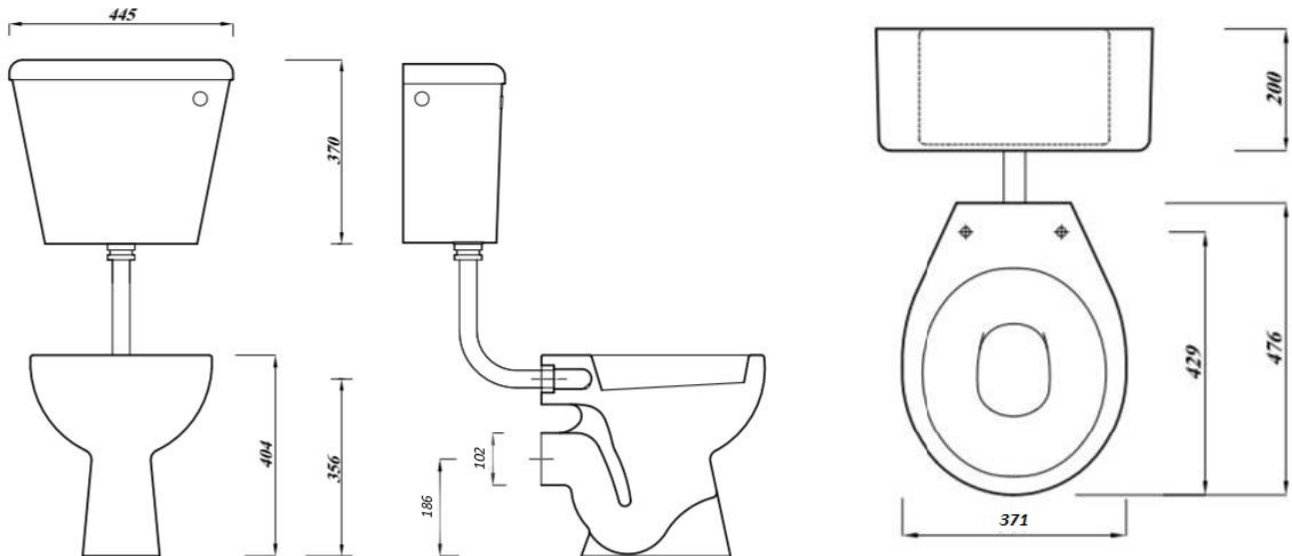

# Commercial Low Level WC Pan (Horizontal Outlet)

<b>Product Code</b>	<b>40052</b>
<b>Outlet</b>	Horizontal
<b>Weight (Kg)</b>	14
<b>Fixing kit included</b>	No
<b>Material</b>	Vitreous China
<b>Flushing Volume (Ltr)</b>	6/4

### Description:

A traditional style low level pan, perfect for commercial installations and replacements.

All dimensions are approximate and subject to normal ceramic variation. Although every effort is made not to change the above product specification, Washroom Warehouse reserve the right to do so without prior notification if necessary. \*Against manufacturers defects. Full information on guarantees available upon request.