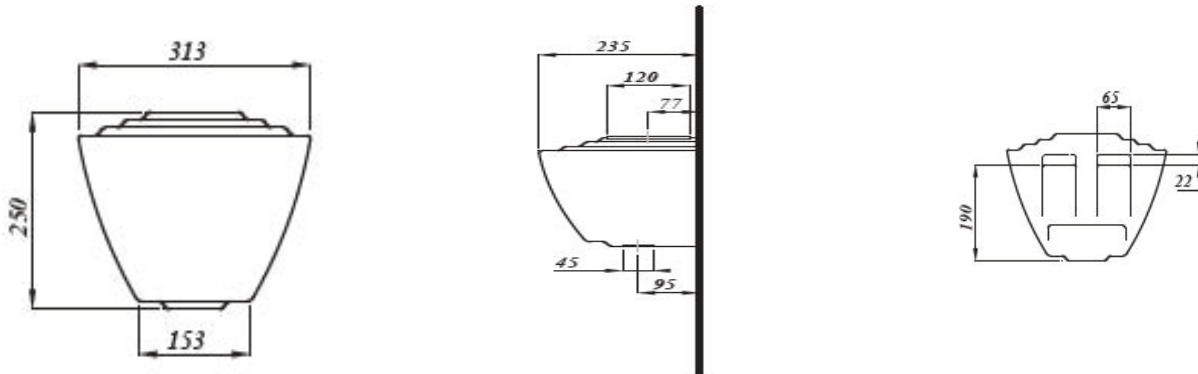

Commercial Boxed Exposed Urinal Cistern with Autosyphon 4.5L (Single Bowl)

Product Code	40073
Weight (Kg)	6.5
Material	Vitreous china
Flushing volume (Ltr)	4.5
Standard	BS5520, BS3402, EN13407-CL2-III- 4.5B, WRASapproved
Flushing mechanism	Autosyphon

Key features:

- UKCA compliant
- Classical design
- 38mm outlet
- Includes petcock
- No electrical connection required

Description:

This small urinal header tank comes supplied with a 4.5ltr autosyphon. This removes the need for manual flushing and is perfect for high traffic areas. It is suitable for installations with up to 3 urinals. For 4 or 5 bowl installations you will require a 9 litre cistern (product code 40074)