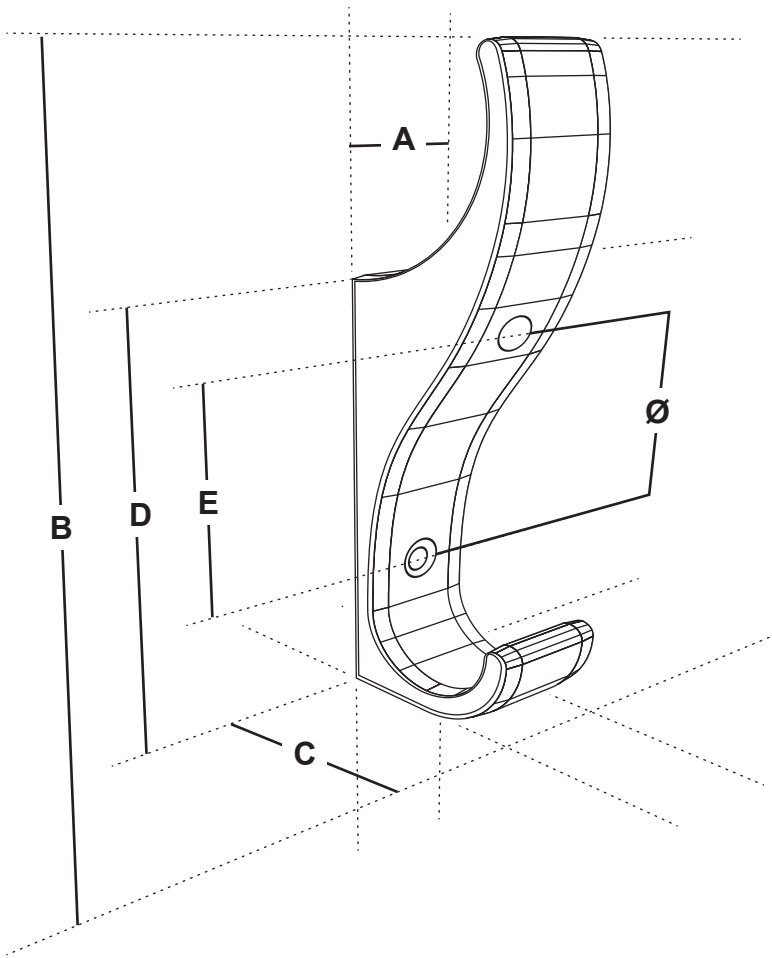

Toughhook

Mini

**Safer.
Stronger.
Guaranteed for life.**

1

2

3

A	18 mm
B	95 mm
C	32 mm
D	55 mm
E	22 mm
Ø	3.5 mm (Countersink 6 mm)

1	Side
2	Front
3	Back