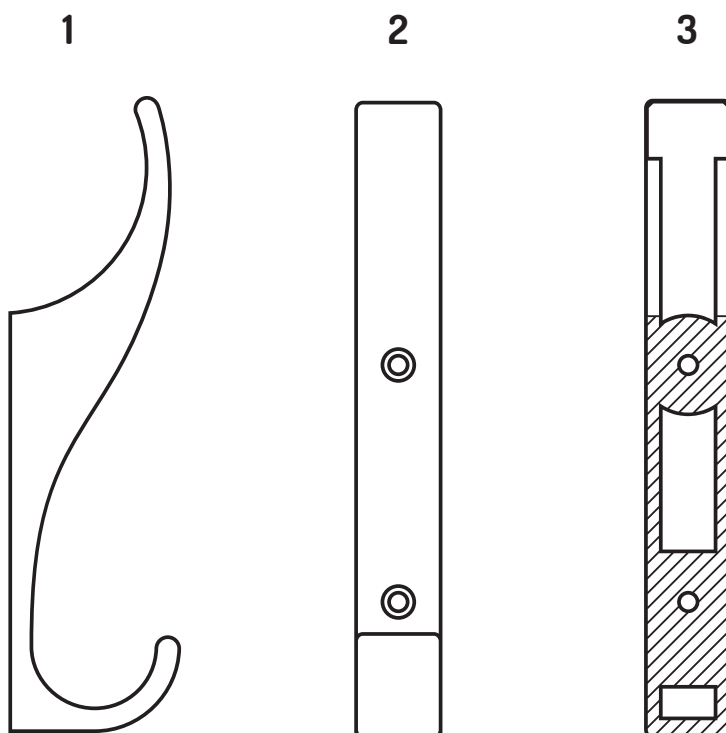

Toughhook

**Safer.
Stronger.
Guaranteed for life.**

DATA SHEET

A	16 mm
B	120 mm
C	32 mm
D	80 mm
E	45 mm
Ø	3.5 mm
		(Countersink 6 mm)

1	Side
2	Front
3	Back