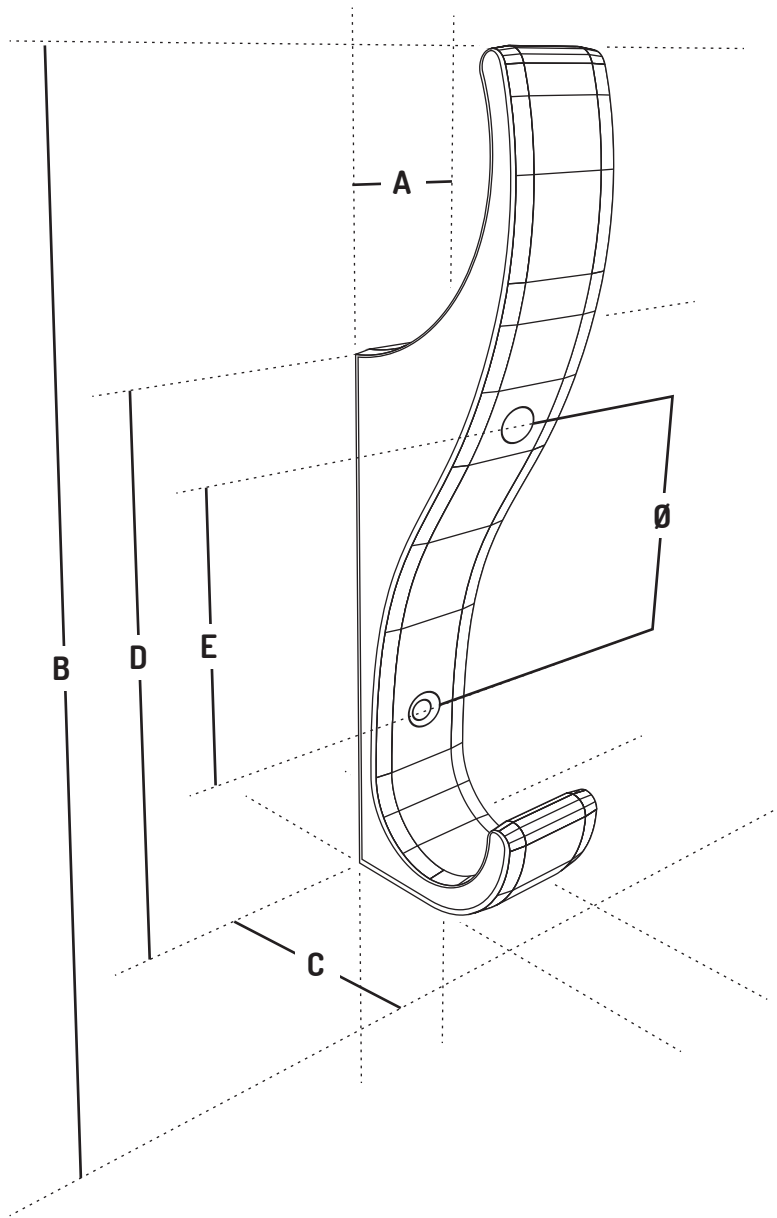

Toughhook

**Safer.
Stronger.
Guaranteed for life.**

DATA SHEET

A	16 mm
B	120 mm
C	32 mm
D	80 mm
E	45 mm
Ø	3.5 mm
		(Countersink 6 mm)

1	Side
2	Front
3	Back