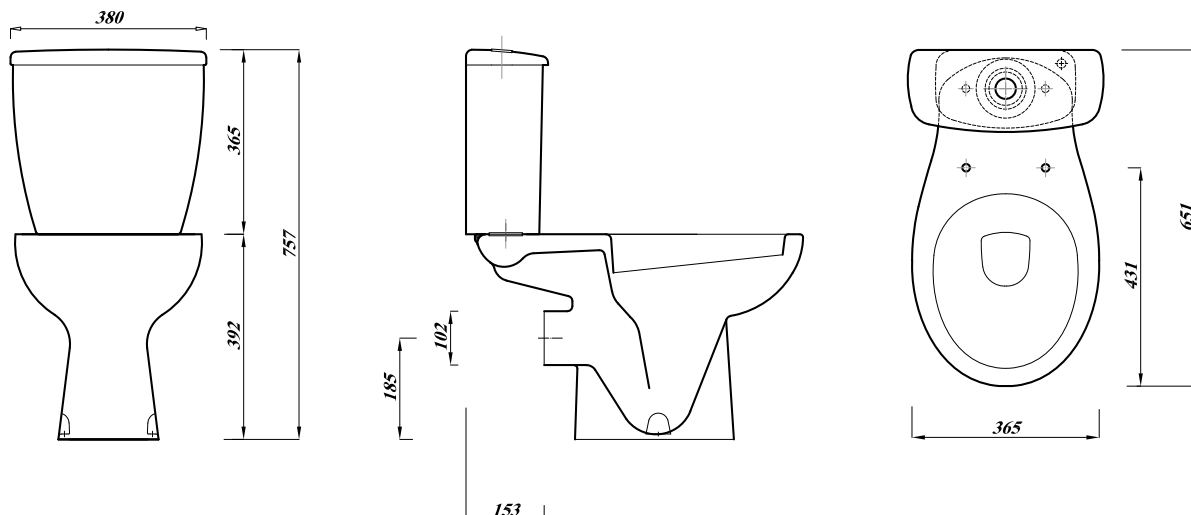

Commercial Close Coupled WC Pan

Product Code	40273
Outlet	Horizontal
Weight (Kg)	15.6
Fixing kit included	Yes
Material	Vitreous China
Flushing Volume (Ltr)	6/4 Standard / Adjustable down to 4/2.6

Key features:

- UKCA Compliant
- Easy fixing
- Horizontal outlet
- Lifetime ceramic guarantee*

Description:

Our new Atlas Trade Smooth Pan comes with easy to install fixings. The smooth features of this pan also make it easy to clean.

All dimensions are approximate and subject to normal ceramic variation. Although every effort is made not to change the above product specification, Washroom Warehouse reserve the right to do so without prior notification if necessary. *Against manufacturers defects. Full information on guarantees available on request.