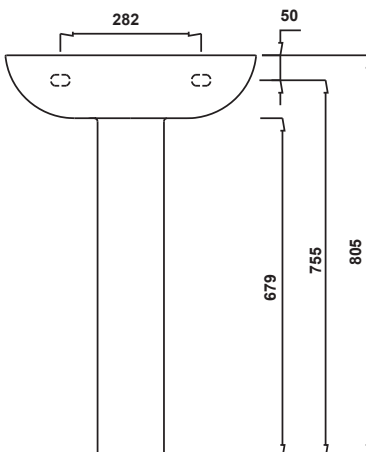

# Commercial Wall-Hung Basin 500x410mm - Single Tap Hole

<b>Product Code</b>	<b>40305</b>
<b>Weight (Kg)</b>	9.9
<b>Material</b>	Vitreous China
<b>Tap holes</b>	1

## Key features:

- UKCA Compliant
- C-shape Design
- Internal overflow
- Lifetime ceramic guarantee\*

## Description:

This basin features the latest smooth thin design with one tap hole. A modern revision of a classic basin. Can be paired with Semi Pedestal and Full Height Pedestal.

All dimensions are approximate and subject to normal ceramic variation. Although every effort is made not to change the above product specification, Washroom Warehouse reserve the right to do so without prior notification if necessary. \*Against manufacturers defects. Full information on guarantees available upon request.