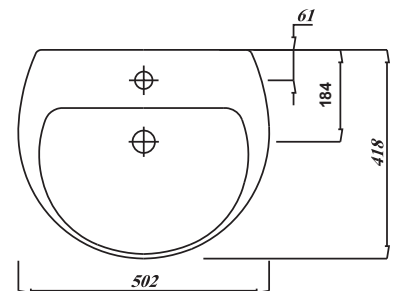

# Commercial Wall-Hung Basin 500x410mm - Single Tap Hole

<b>Product Code</b>	<b>40305</b>
<b>Weight (Kg)</b>	9.9
<b>Material</b>	Vitreous China
<b>Tap holes</b>	1

## Key features:

- UKCA Compliant
- C-shape Design
- Internal overflow
- Lifetime ceramic guarantee\*

## Description:

This basin features the latest smooth thin design with one tap hole. A modern revision of a classic basin. Can be paired with Semi Pedestal and Full Height Pedestal.

All dimensions are approximate and subject to normal ceramic variation. Although every effort is made not to change the above product specification, Washroom Warehouse reserve the right to do so without prior notification if necessary. \*Against manufacturers defects. Full information on guarantees available upon request.