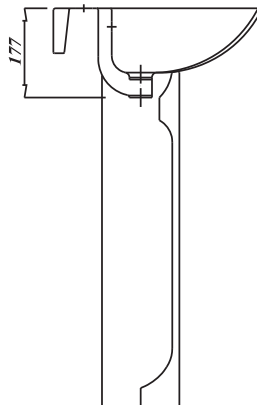

# Commercial Wall-Hung Basin 500x410mm - Single Tap Hole

<b>Product Code</b>	<b>40305</b>
<b>Weight (Kg)</b>	9.9
<b>Material</b>	Vitreous China
<b>Tap holes</b>	1

## Key features:

- UKCA Compliant
- C-shape Design
- Internal overflow
- Lifetime ceramic guarantee\*

## Description:

This basin features the latest smooth thin design with one tap hole. A modern revision of a classic basin. Can be paired with Semi Pedestal and Full Height Pedestal.

All dimensions are approximate and subject to normal ceramic variation. Although every effort is made not to change the above product specification, Washroom Warehouse reserve the right to do so without prior notification if necessary. \*Against manufacturers defects. Full information on guarantees available upon request.