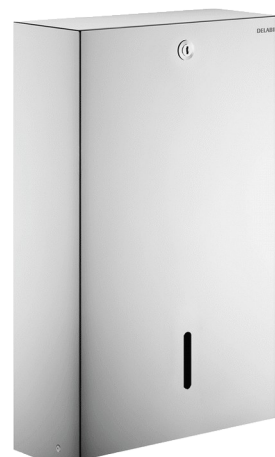

## Wall-mounted paper towel dispenser, for 750 sheets

Ref. 6601

Folded paper towel dispenser

### DESCRIPTION

Wall-mounted paper towel dispenser, for 750 sheets - Ref. 6601

Wall-mounted paper towel dispenser.

With lock and standard DELABIE key.

With level control.

Capacity 750 sheets.

Stainless steel thickness: 1mm.

Bright polished stainless steel.

Dimensions: 120 x 275 x 450mm.

Pack of 180 folded paper towels can be ordered separately (ref. 6606).

Paper towel dimensions: open 230 x 250 mm, closed 115 x 250 mm.

Paper towel dispenser with 10-year warranty.

### TECHNICAL CHARACTERISTICS

Wall-mounted paper towel dispenser, for 750 sheets - Ref. 6601

Height	450mm
Depth	120mm
Width	275mm
Thickness	1mm
Finish	Bright polished stainless steel
Norms	
Warranty	