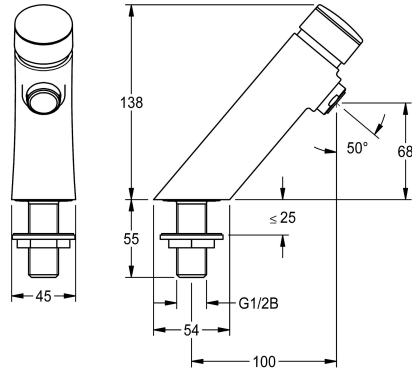

## KWC F3S self-closing pillar tap

Modell-Linie: F3S | F3SV1101  
Taps | Self closing taps

### protective shutdown

no

yes

F3S Self-closing pillar tap DN 15 for sanitary facilities. Self-closing cartridge, hydraulically controlled, piston-free design, self-closing, stepless adjustment of flow duration. For connection to pre-mixed

DN 15

inlet size

G 1/2 B

Locking mechanism

Top section, non-ceramic

material fitting

brass-look

maximum flow time